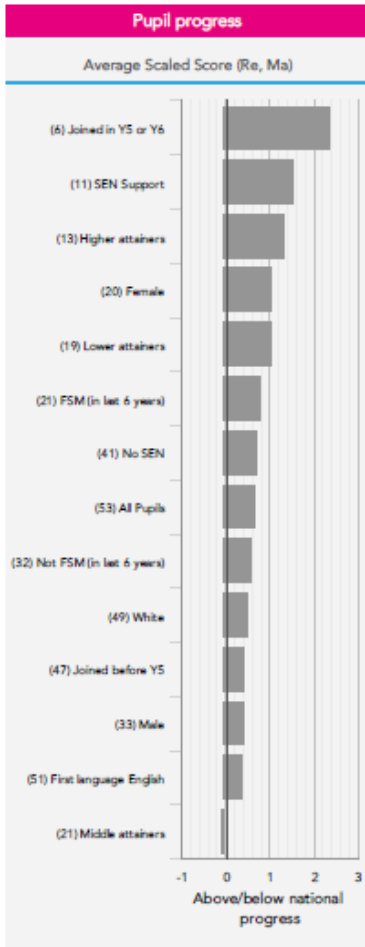

Key Stage 2 Group Progress